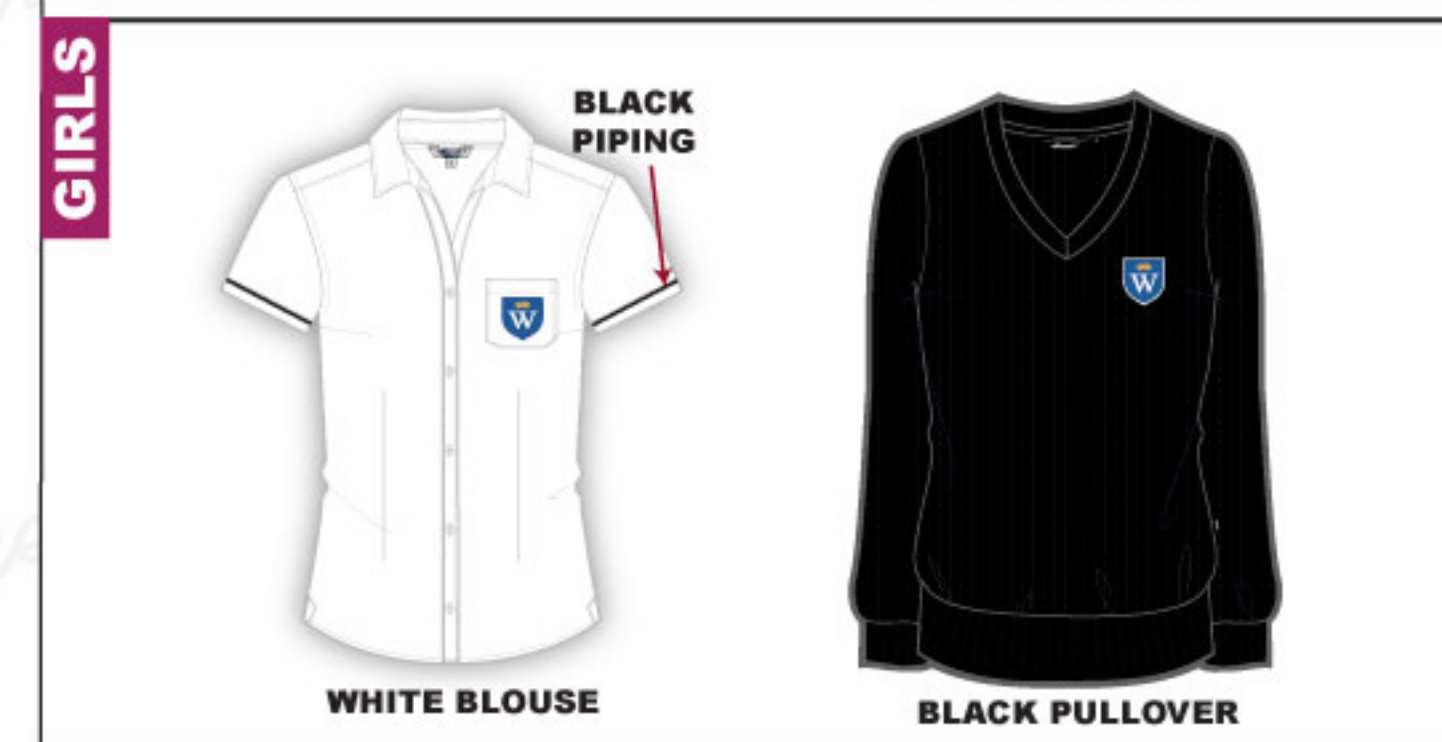

GEMS WELLINGTON ACADEMY - AL KHAIL

CORE UNIFORM NURSERY - FS2

CORE UNIFORM Y1 - Y4

CORE UNIFORM Y5 - Y11

CORE UNIFORM SIXTH FORM

SWIMWEAR ALL YEARS

WINTERWEAR ALL YEARS

PE UNIFORM - UNISEX FS1 - Y11