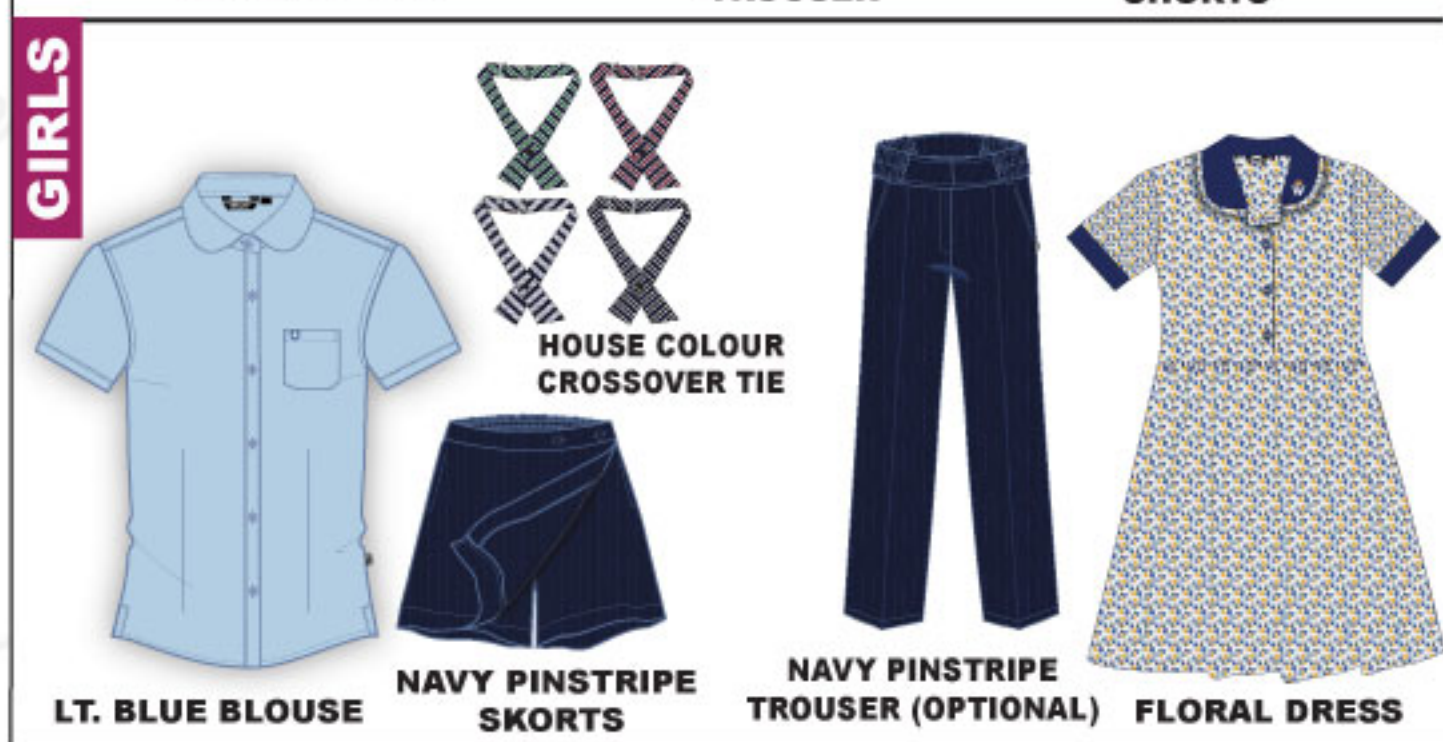

GEMS WELLINGTON ACADEMY - AL KHAIL

CORE UNIFORM NURSERY - FS2

CORE UNIFORM Y1 - Y4

CORE UNIFORM Y5 - Y11

CORE UNIFORM SIXTH FORM

SWIMWEAR ALL YEARS

WINTERWEAR ALL YEARS

PE UNIFORM - UNISEX FS1 - Y11