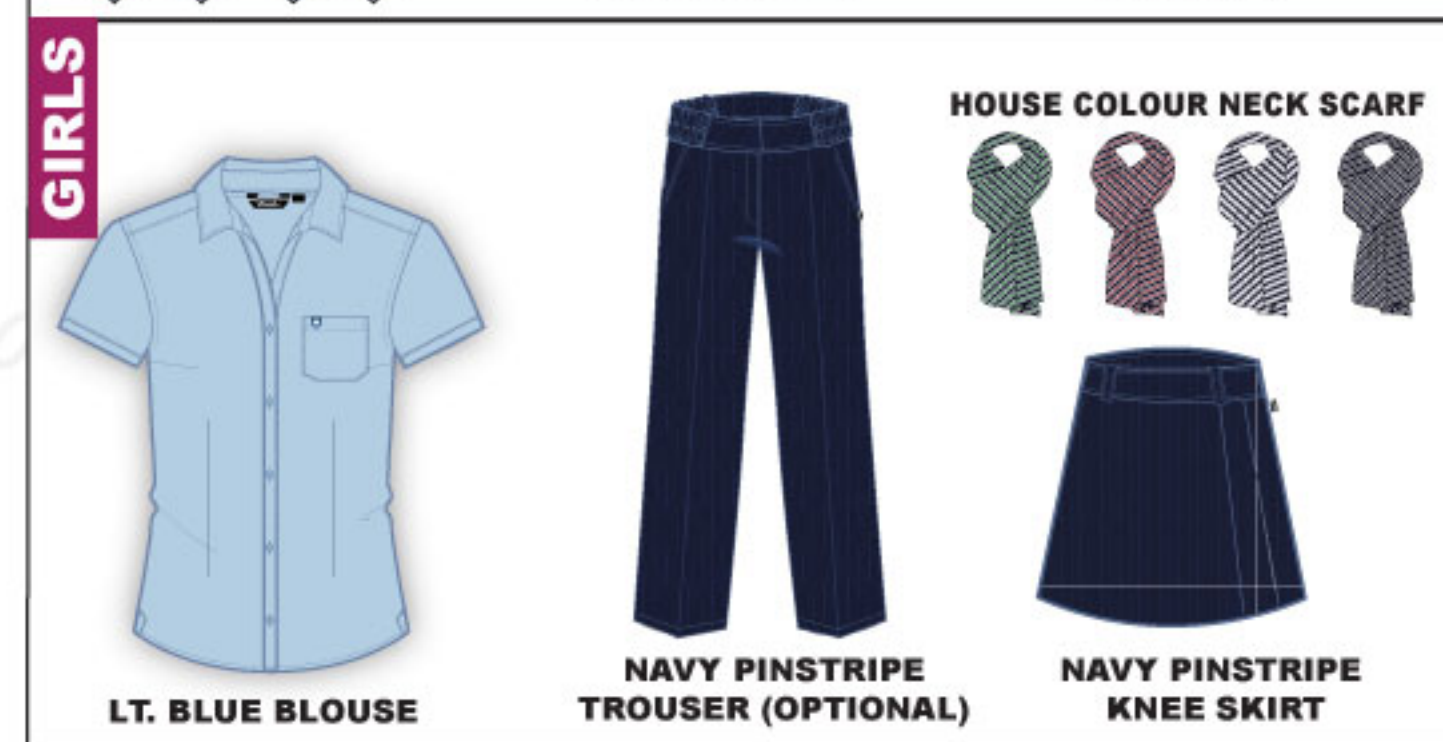

GEMS WELLINGTON ACADEMY - AL KHAIL

CORE UNIFORM NURSERY - FS2

CORE UNIFORM Y1 - Y4

CORE UNIFORM Y5 - Y11

CORE UNIFORM SIXTH FORM

SWIMWEAR ALL YEARS

WINTERWEAR ALL YEARS

PE UNIFORM - UNISEX FS1 - Y11