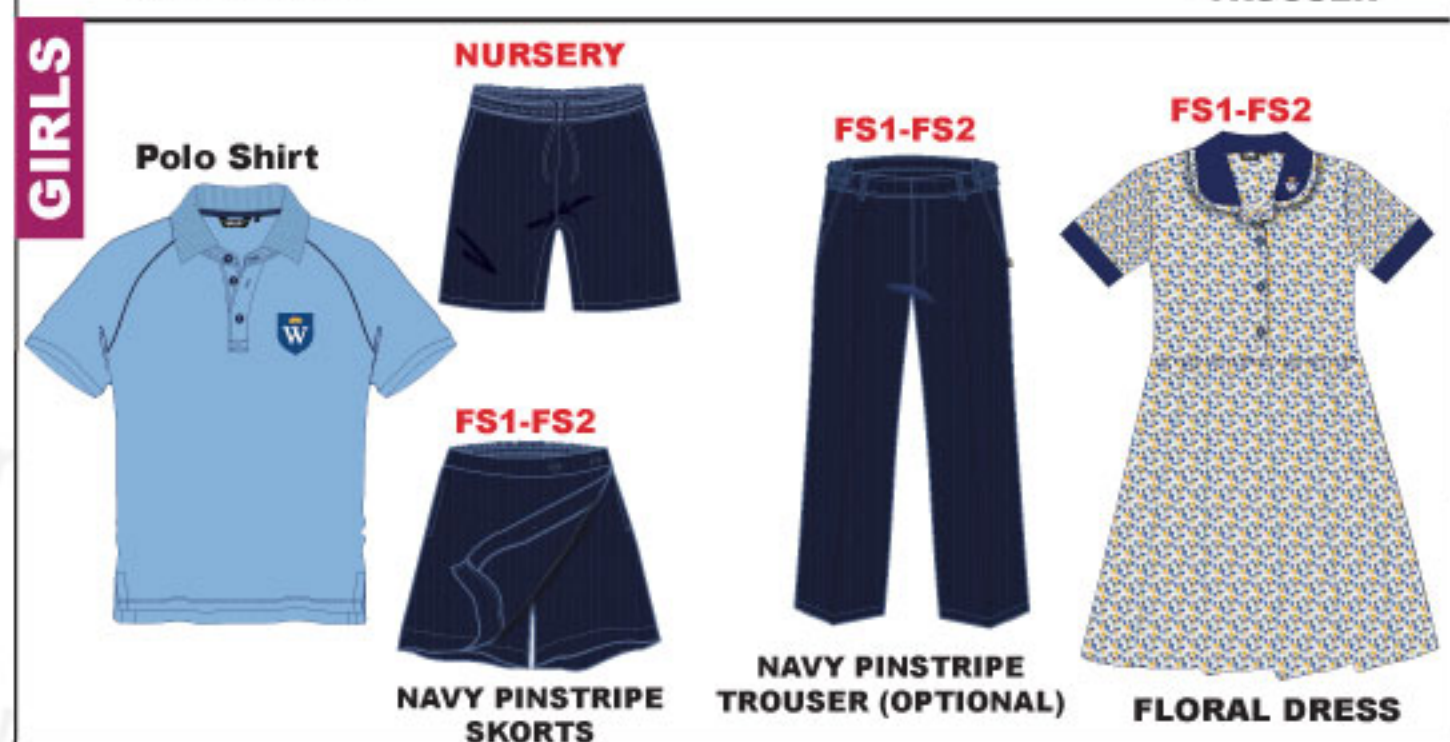

GEMS WELLINGTON ACADEMY - AL KHAIL

CORE UNIFORM NURSERY - FS2

CORE UNIFORM Y1 - Y4

CORE UNIFORM Y5 - Y11

CORE UNIFORM SIXTH FORM

SWIMWEAR ALL YEARS

WINTERWEAR ALL YEARS

PE UNIFORM - UNISEX FS1 - Y11